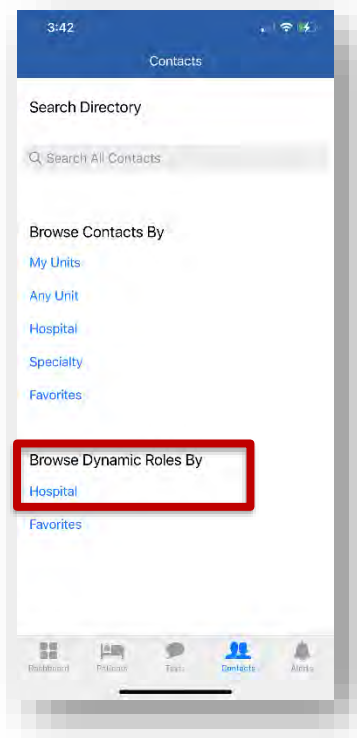

iMobile – Narrowing the Contact Search

Dynamic Role search is a quick way to locate users who are in specific roles.

1. Select the Browse Dynamic Roles by Hospital. Some users with multiple locations will need to choose the Hospital.
2. The Dynamic Roles created for the Hospital will pull in alphabetically.