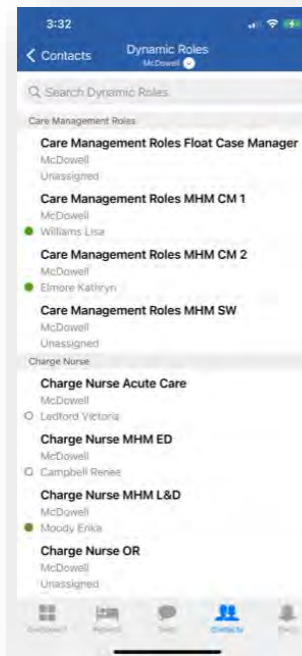

iMobile – Narrowing the Contact Search

Dynamic Role search is a quick way to locate users who are in specific roles.

1. Select the Browse Dynamic Roles by Hospital. Some users with multiple locations will need to choose the Hospital.
2. The Dynamic Roles created for the Hospital will pull in alphabetically.

1.

2.